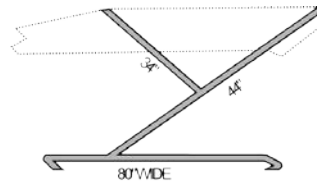

Deluxe boat bow frame kit that fits up to an 80" beam. Kit includes: Two 7/8" bright anodized aluminum bows, 4 eye ends, 2 jaw slides, 2 deck mounts, 2 deck loops, 4 1" buckles, 2 snap hooks. Cut to width and height, then assemble