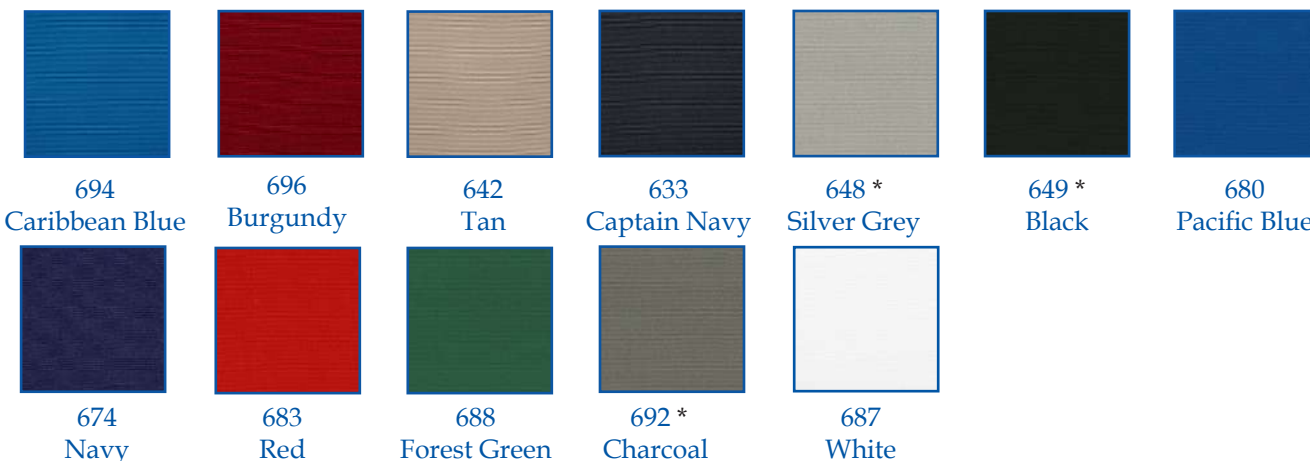

Rex Pegg Fabrics, Inc

TOP NOTCH® 1S

Top Notch 1S