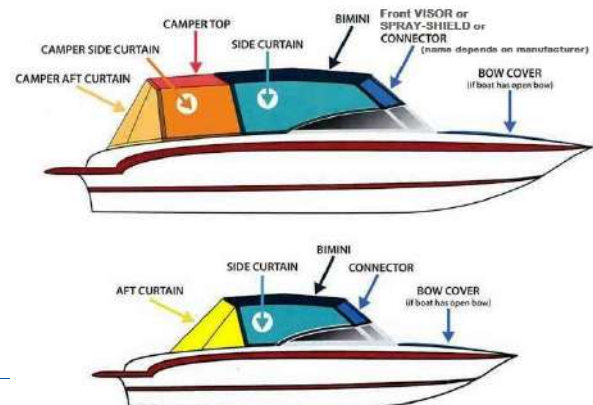

Stocked in: Tacoma Only *   Stocked in: Tacoma & Phoenix **   Stocked in: Phoenix Only ***