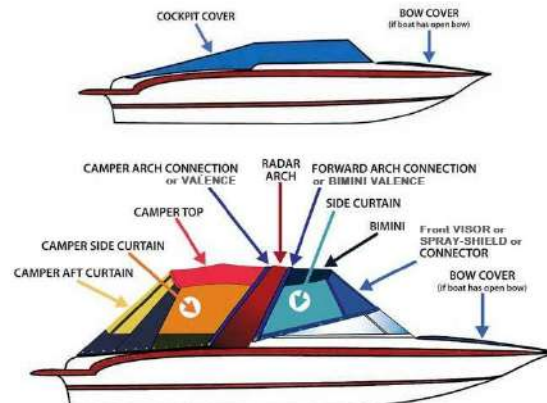

Stocked in: Tacoma Only *   Stocked in: Tacoma & Phoenix **   Stocked in: Phoenix Only ***