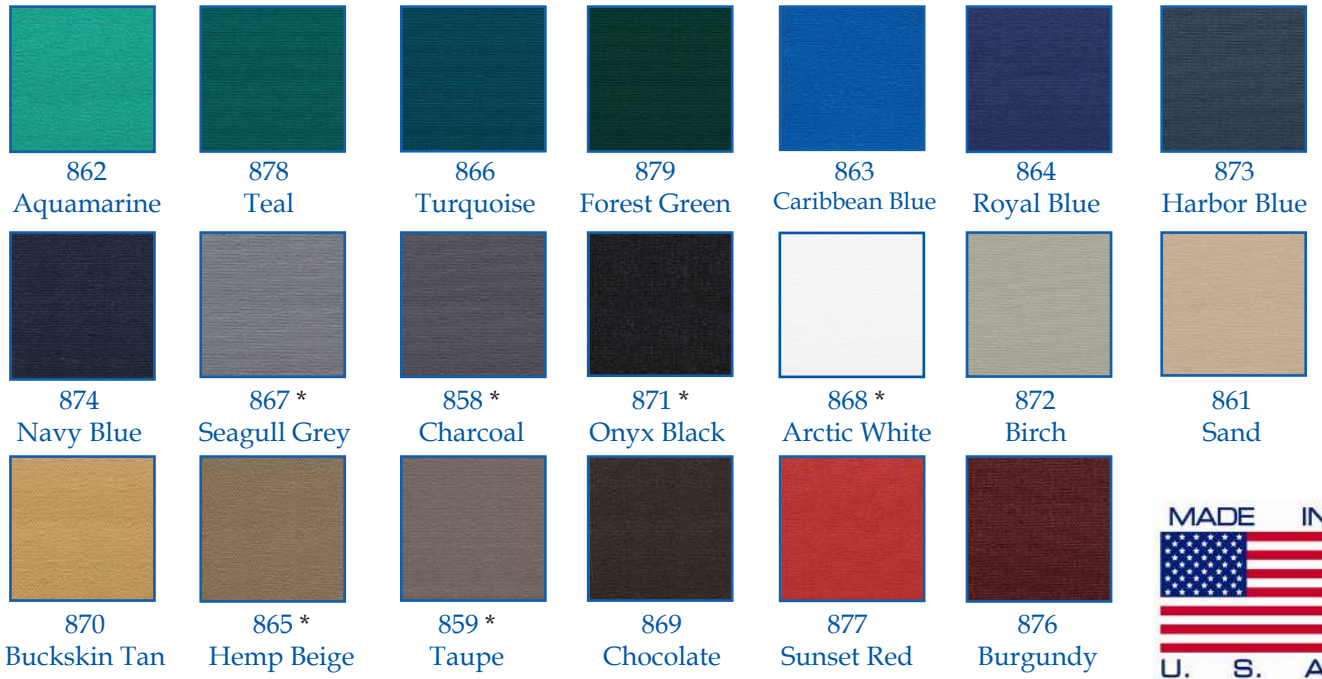

Top Gun 9

* 6 colors only in stock (Arctic White, Seaquill grey, Charcoal, Onxy Black, Hemp beige, Taupe), all other colors are available via roll only.

Premium Colors: Burgundy, Royal Blue and Sunset Red

Marlen Textiles manufactures coated, laminated, and solution dyed polyester fabrics for use in a wide range of applications. Their polyester fabrics are the strongest there is and are treated to be resistant to water,

Top Gun 9 is an acrylic coated, 100% woven polyester fabric (450 denier) utilizing a proprietary formula and process to coat the top and bottom, allowing the fabric to be completely reversible. As part of the Top Gun family of premium coated fabrics, it is characterized by excellent strength, durability, tear and abrasion resistance, dimensional stability, UV and mildew resistance. Top Gun 9 is a medium weight fabric that provides long lasting durability without the high cost and weight of heavier fabrics with better performance than similarly priced fabrics. Top Gun 9 can be used for many outdoor applications such as marine tops, trailer covers, bimini tops, gazebos, canopies, tarps, playground equipment covers, BBQ grill covers, Patio furniture covers and many other useful applications.

Technical Data	
Width, inches	62"
Roll Size, yards	50 yards
Weight, oz./yard²	9 ounces
Tensile Strength	Warp: 360 + Fill: 250
Tongue Tear	Warp: 30 Fill: 29
Spray Rating	90 +
3 Drop Rating (cm)	71
Warranty Period	4 years
Breathability (g/m²/24hr)	100
Shrinkage (%)	Warp: 0% Fill: 0%
Stretch (%)	Warp: <1% Fill: <1%

Stocked in: Tacoma Only * Stocked in: Tacoma & Phoenix ** Stocked in: Phoenix Only ***

Toll Free: (800) 933 - 3232 / Fax: (253) 591 - 7059
Office: (253) 272 - 5162 / Email: sales@rexpeggfabrics.com